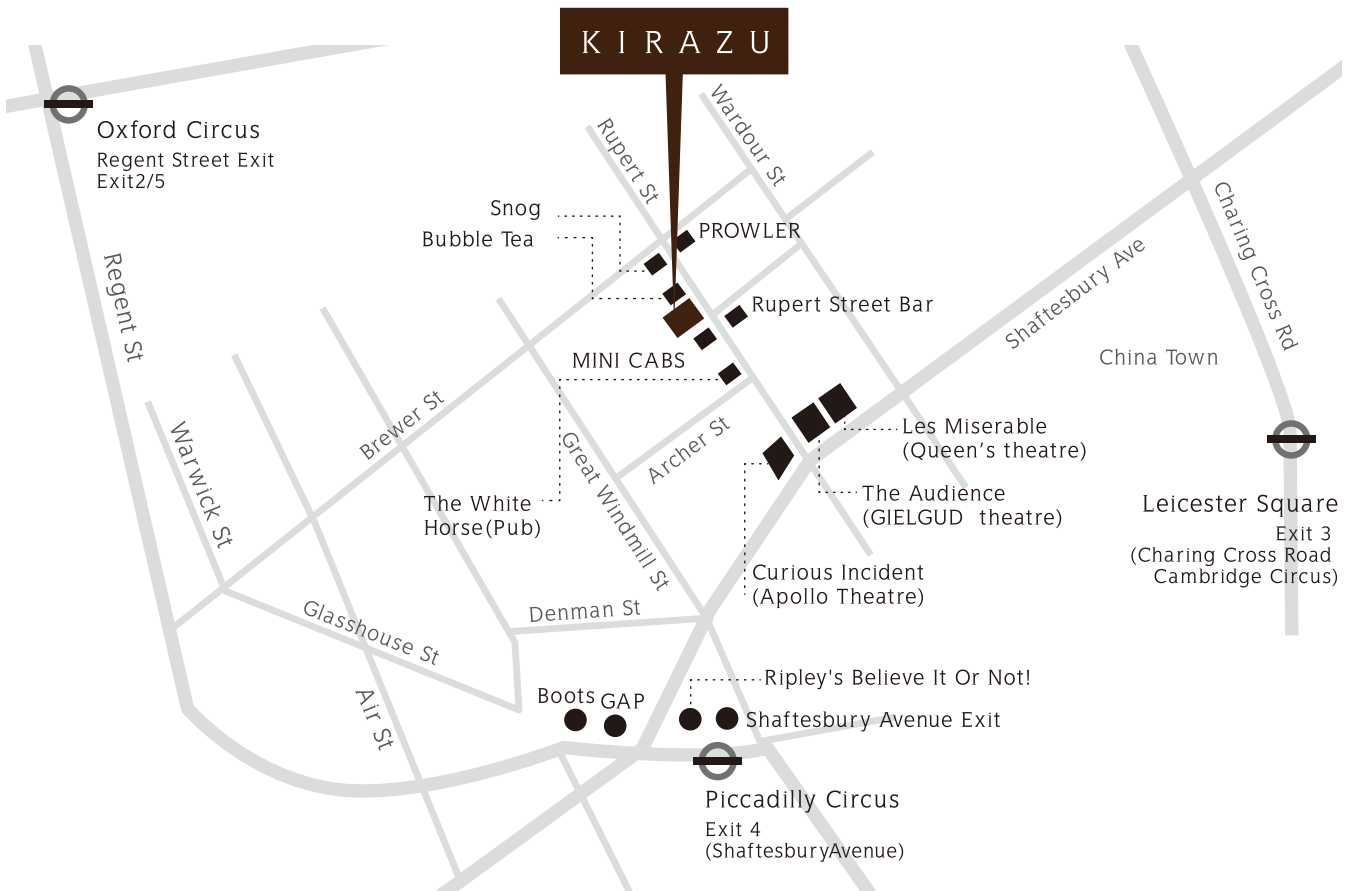

ACCESS

47 Rupert Street, London, United Kingdom
W1D 7PD

Bus Stop

Buses to and from Piccadilly Circus

Buses: 3/6/9/12/13/14/15/19/22/23/38/88/94/139/159/453

Buses to and from Leicester Square

Buses: 14/19/24/29/38/176

Buses to and from Oxford Circus

Buses: 3/6/7/8/10/12/13/23/25/55/73/88/94/98/137
/139/159/189/390/453/C2